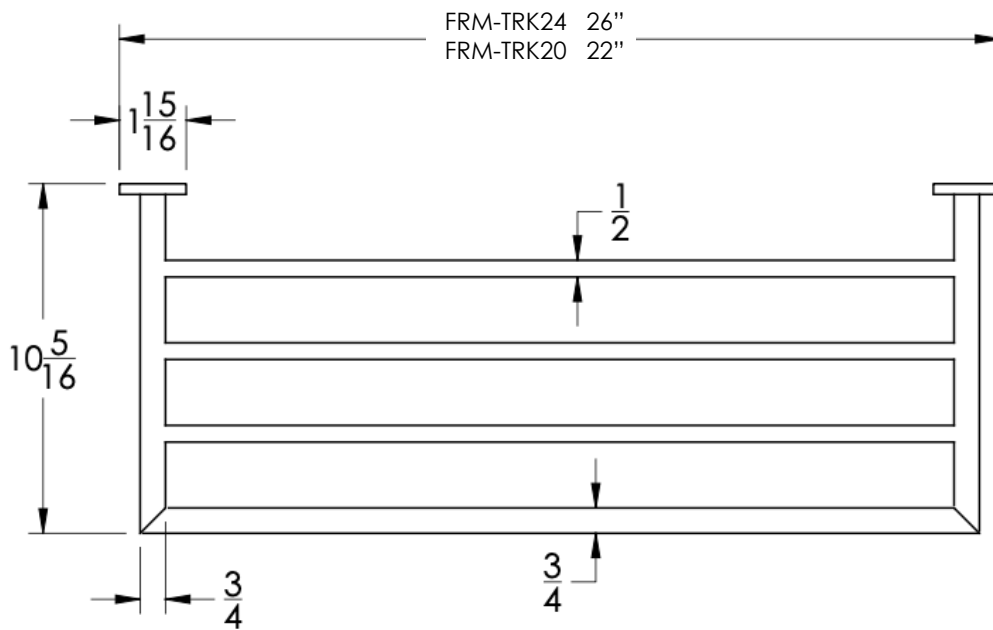

COLLECTION FORM

TOWEL RACK

Model	Product	Finishes Available
FRM-TRK24	24" Towel Rack	Multiple finishes available. Over 23 finishes to choose from.
FRM-TRK20	20" Towel Rack	

FINISHES	Polished (-P)	Antique Copper (-ACOP)	Polished Gold (-PGLD)
	Brushed (-B)	Polished Brass (-PBRS)	Brushed Copper (-BCOP)
	Brushed Gold (-BGLD)	Matte White (-WHT)	Brushed Rose Gold (-BRGD)
	Matte Black (-BLK)	Brushed Modern Bronze (-BMBRZ)	Brushed Black (-BRBLK)
	Oil Rubbed Bronze (-ORB)	Glossy White (-GWHT)	Polished Black (-PBLK)
	Brushed Brass (-BBRS)	Polished Rose Gold (-PRGD)	Antique Nickel (-ANKL)
	Brushed Bronze (-BBRZ)	Unlacquered Brass (-UBRS)	Black Nickel (-NKBL)
	Antique Brass (-ABRS)	Polished Nickel (-PNKL)	

Dimensions in inches

FRONT

TOP

SIDE

NOTE: Dimensions subject to change without notice.