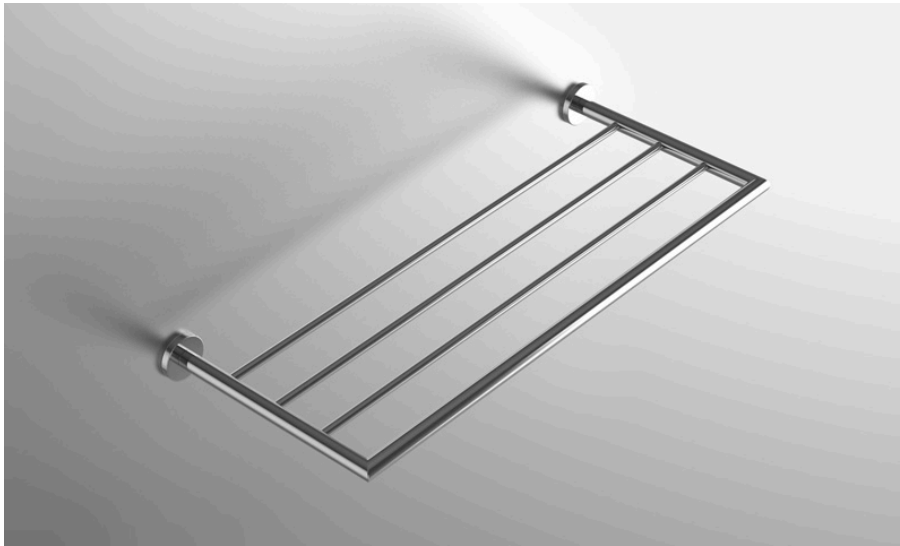

neelnox

LET
THERE
BE **DESIGN.**

FEATURES

- Premium 304 Grade Stainless Steel
- Solid Mount Construction
- Concealed Installation Hardware
- State of the art wall anchors included for installation on Dry wall or Tile

COLLECTION FORM

TOWEL RACK

Model	Product	Finishes Available
FRM-TRK24	24" Towel Rack	Multiple finishes available. Over 23 finishes to choose from.
FRM-TRK20	20" Towel Rack	

FINISHES	Polished (-P)	Antique Copper (-ACOP)	Polished Gold (-PGLD)
	Brushed (-B)	Polished Brass (-PBRS)	Brushed Copper (-BCOP)
	Brushed Gold (-BGLD)	Matte White (-WHT)	Brushed Rose Gold (-BRGD)
	Matte Black (-BLK)	Brushed Modern Bronze (-BMBRZ)	Brushed Black (-BRBLK)
	Oil Rubbed Bronze (-ORB)	Glossy White (-GWHT)	Polished Black (-PBLK)
	Brushed Brass (-BBRS)	Polished Rose Gold (-PRGD)	Antique Nickel (-ANKL)
	Brushed Bronze (-BBRZ)	Unlacquered Brass (-UBRS)	Black Nickel (-NKBL)
	Antique Brass (-ABRS)	Polished Nickel (-PNKL)	